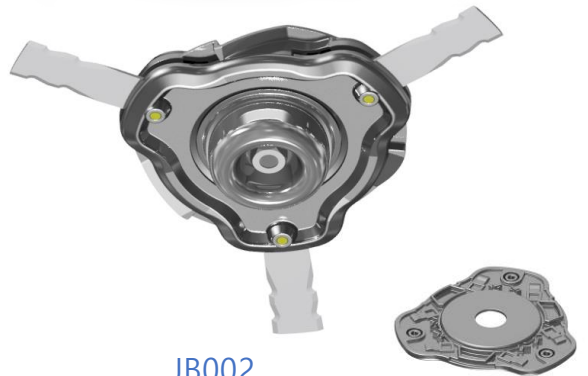

Version II

JB002