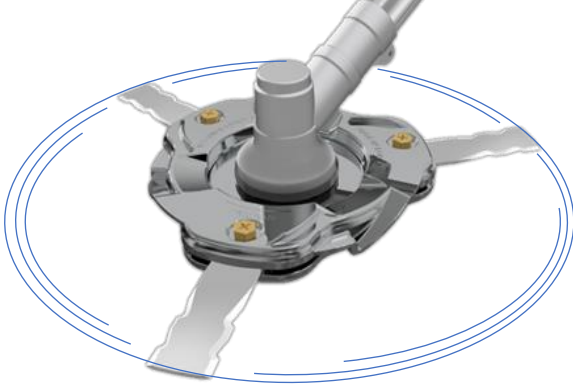

Articulated Blade

METAL BLADE

Model : JB002

- ➔ Thick and durable blade
- ➔ 2-layer metal body
- ➔ Body with Blade shock-absorbing
- ➔ Wave blade with High centrifugal force
- ➔ Wide radius of weeding
- ➔ Metal sliding plate
- ➔ Prevents long grass from winding
- ➔ Blade exchangeable structure
- ➔ Size : $\Phi 285 \times 28\text{mm}$ (490g)