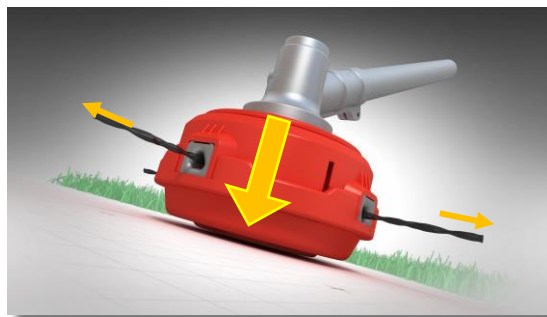

Catalogue

Fast Feed Four string trimmer head

- 「2023 Pro Tool Innovation Award」 in US
- Launching Rotary Corporation in US
- 「2023 Excellent Product」 in Korean Military

Horizontal Rotary Tiller(Hoe)

- Hit in Korean TV Home-shopping
- Exported 40times in 7 countries
- Exclusive sales rights in Japan and Indonesia

Multi-purpose safety articulated steel blade

- Developed by Korean government R&D
- Launching Rotary Corporation in US
- Passed the American railroad CSX Test

Fast Feed Four string trimmer head

FOUR-WINGS

Model : FW003

- > Four strings or Two string
- > **Fast Feed** (Bump & Feed)
- > **Easy Change** (without disassembly)
- > **Winded 2.5m length of 4.5mm string**
- > Commercial grade
- > **Included anti-decomposition rubber**
- > Available a thickness of 2.4 to 4.5 mm
- > **High Quantity** (Long usable)
 - 4 strings : 3.5m x 2pcs
- > Size : $\Phi 117 \times 67\text{mm}$ (295g)

WEED KILLER

Model : HM002

- Power hoe for brush-cutter
- remove up the roots of weeds
- Weed out 10 times faster than manual
- Excellent workable on flat and curved
- usable as furrows and drainage
- Work in a comfortable standing position
- Excellent safety
- Acquired Korean safety certificate
- excellent weeding in furrows, orchards, rice fields, and playgrounds
- Recommended for use with 30cc trimmer