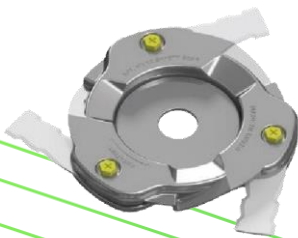

- ➔ Thick and durable blade
- ➔ 2-layer metal body
- ➔ Body with Blade shock-absorbing
- ➔ Wave blade with High centrifugal force
- ➔ Wide radius of weeding
- ➔ Metal sliding plate
- ➔ Prevents long grass from winding
- ➔ Blade exchangeable structure
- ➔ Size : $\Phi 285 \times 28\text{mm}$ (490g)

Version I

JB001

Version II

JB002

Composition

Blade set

Sliding Plate

Spare blade(1set)

Packing box
(Included manual)

String

Square 2.4mm

40m

70m

Round 3.8mm

20m

Triangle 4.0mm