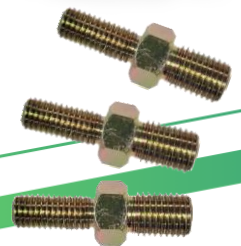

20m

Triangle 4.0mm

160m
(2.3kg)

Triangle 4.5mm

130m
(2.3kg)

Spare Parts

Blade(Weed killer)

Blade(1pcs)

Blade(Tomahawk)

Blade set
(2set)

Mounting Part

Nut, High tide, Washer

Double bolt

M8, M7, M10
Double Nut

- The world's first Fast feed four string trimmer head
- The world's only head which winded 2.5m with 4.5mm string