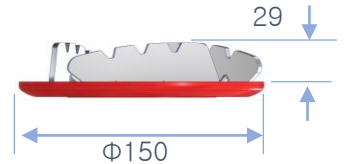

WEED KILLER

Model : HM002

- Power hoe for brush-cutter
- remove up the roots of weeds
- Weed out 10 times faster than manual
- Excellent workable on flat and curved
- usable as furrows and drainage
- Work in a comfortable standing position
- Excellent safety
- Acquired Korean safety certificate
- excellent weeding in furrows, orchards, rice fields, and playgrounds
- Recommended for use with 30cc trimmer

General purpose

HM002-CO

Only Rice-paddy

HM002-RP

Composition

Articulated Blade

METAL BLADE

Model : JB002

- ➔ Thick and durable blade
- ➔ 2-layer metal body
- ➔ Body with Blade shock-absorbing
- ➔ Wave blade with High centrifugal force
- ➔ Wide radius of weeding
- ➔ Metal sliding plate
- ➔ Prevents long grass from winding
- ➔ Blade exchangeable structure
- ➔ Size : $\Phi 285 \times 28\text{mm}$ (490g)