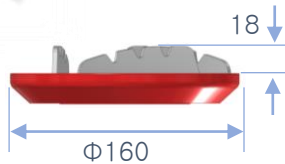

Horizontal Rotary Tiller(hoe)

WEED KILLER

- Power hoe for brush-cutter
- remove up the roots of weeds
- Weed out 10 times faster than manual
- Excellent workable on flat and curved
  - usable as furrows and drainage
- Work in a comfortable standing position
- Excellent safety
  - Acquired Korean safety certificate
- excellent weeding in furrows, orchards, rice fields, and playgrounds
- Recommended for use with 30cc trimmer

General purpose

Only Rice-paddy

Composition