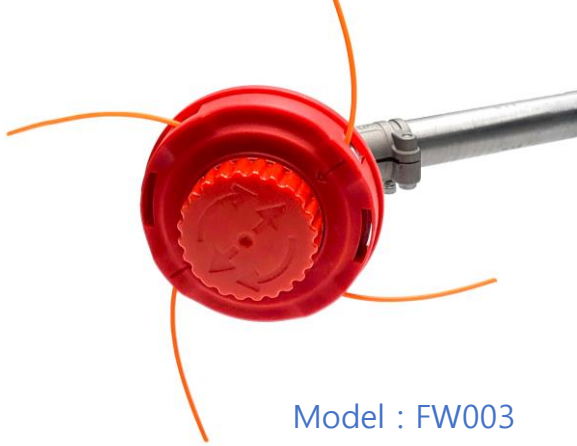

Catalogue

Fast Feed Four string trimmer head

- 「2023 Pro Tool Innovation Award」 in US
- Launching Rotary Corporation in US
- 「2023 Excellent Product」 in Korean Military

Horizontal Rotary Tiller(Hoe)

- Hit in Korean TV Home-shopping
- Exported 40times in 7 countries
- Exclusive sales rights in Japan and Indonesia

Multi-purpose safety articulated steel blade

- Developed by Korean government R&D
- Launching Rotary Corporation in US
- Passed the American railroad CSX Test

Fast Feed Four string trimmer head

FOUR-WINGS

Model : FW003

- > Four strings or Two string
- > **Fast Feed** (Bump & Feed)
- > **Easy Change** (without disassembly)
- > **Winded 2.5m length of 4.5mm string**
- > Commercial grade
- > **Included anti-decomposition rubber**
- > Available a thickness of 2.4 to 4.5 mm
- > **High Quantity** (Long usable)
 - 4 strings : 3.5m x 2pcs
- > Size : $\Phi 117 \times 67\text{mm}$ (295g)

Blade(Tomahawk)

Blade set
(2set)

Mounting Part

Nut, High tide, Washer

Double bolt

M8, M7, M10
Double Nut

- The world's first Fast feed four string trimmer head
- The world's only head which winded 2.5m with 4.5mm string